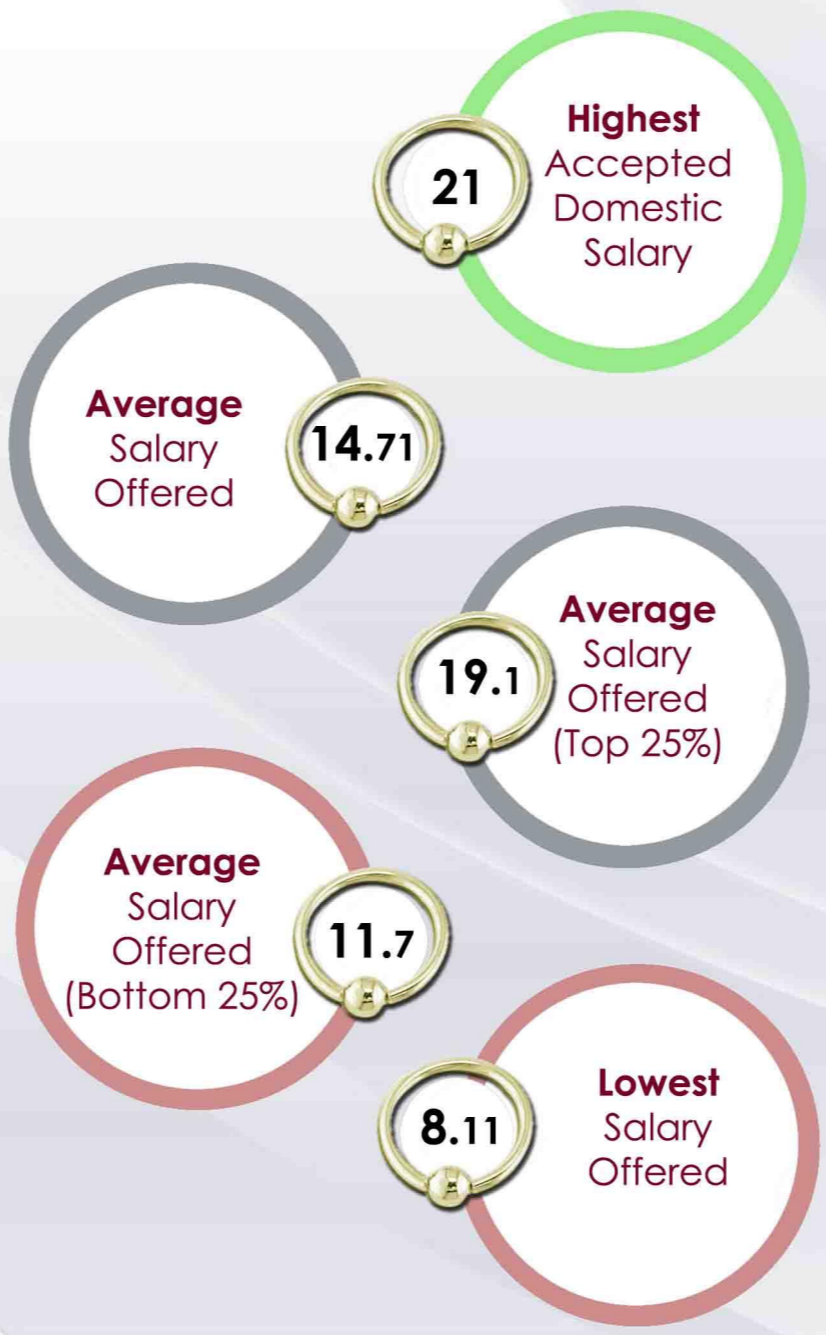

MAJOR PARTICIPANTS

■ Computer Science/IT ■ Electrical ■ Electronics ■ Mechanical ■ Non Engg. ■ Others

DEMOGRAPH CLASS OF 2014-16

PLACEMENT STATISTICS

HIGHLIGHTS

[^]85% PPI to PPO Conversions

PROFILES OFFERED