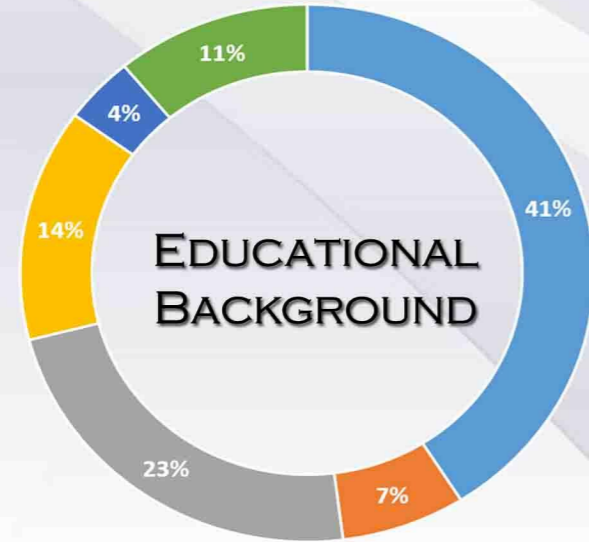

3

5

7

9

11

INTERNSHIP HIGHLIGHTS 2015-2017

BATCH PROFILE 2015-17

SPLIT OF COMPANIES

MAJOR PARTICIPANTS

■ Computer Science/IT ■ Electrical ■ Electronics ■ Mechanical ■ Non Engg. ■ Others

DEMOGRAPH CLASS OF 2014-16

PLACEMENT STATISTICS

HIGHLIGHTS

[^]85% PPI to PPO Conversions

PROFILES OFFERED