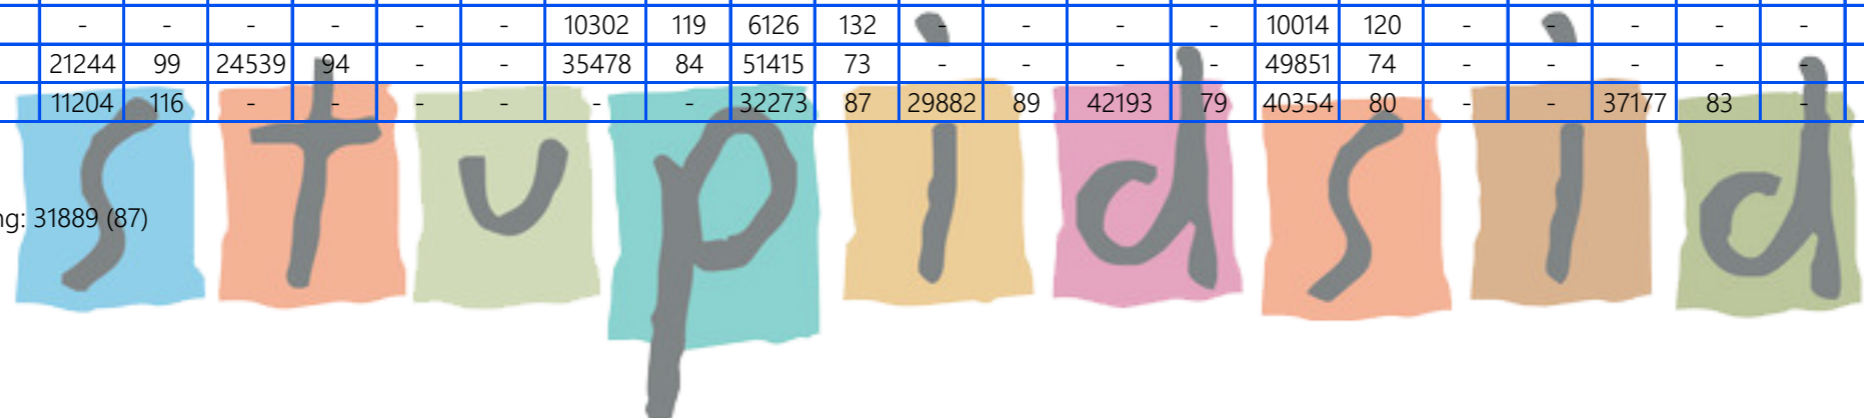

*SIES GST, Nerul

Printing/Packaging: 31889 (87)

info@stupidsid.com

www.stupidsid.com