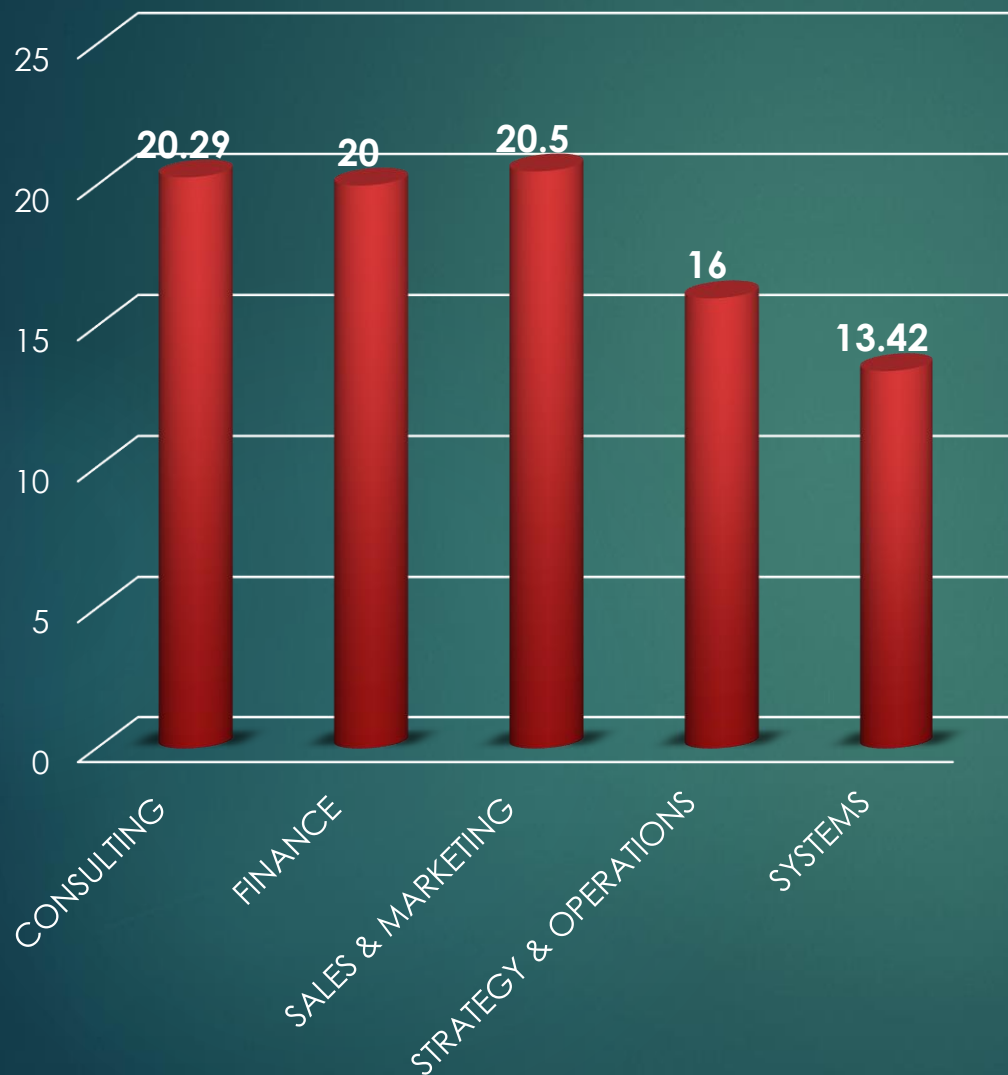

MBA- BUSINESS MANAGEMENT STATISTICS

No. of Recruiters - 58

Highest Salary – Rs. 20.50 lpa

Highest Salary (International) – USD 34,733

Average Salary – Rs. 12.65 lpa

Median Salary – Rs. 12.00 lpa

Number of PPO/PPIs - 34

AVERAGE SALARY COMPARISON

PROFILE	2015 (LPA)
CONSULTING	12.74
FINANCE	11.42
SALES & MARKETING	13.25
STRATEGY & OPERATIONS	12.97
SYSTEMS	12.65

HIGHEST SALARY COMPARISON

■ 2015 (Lakhs)

PROFILE	2015 (LPA)
CONSULTING	20.29
FINANCE	20.00
SALES & MARKETING	20.50
STRATEGY & OPERATIONS	16.00
SYSTEMS	13.42