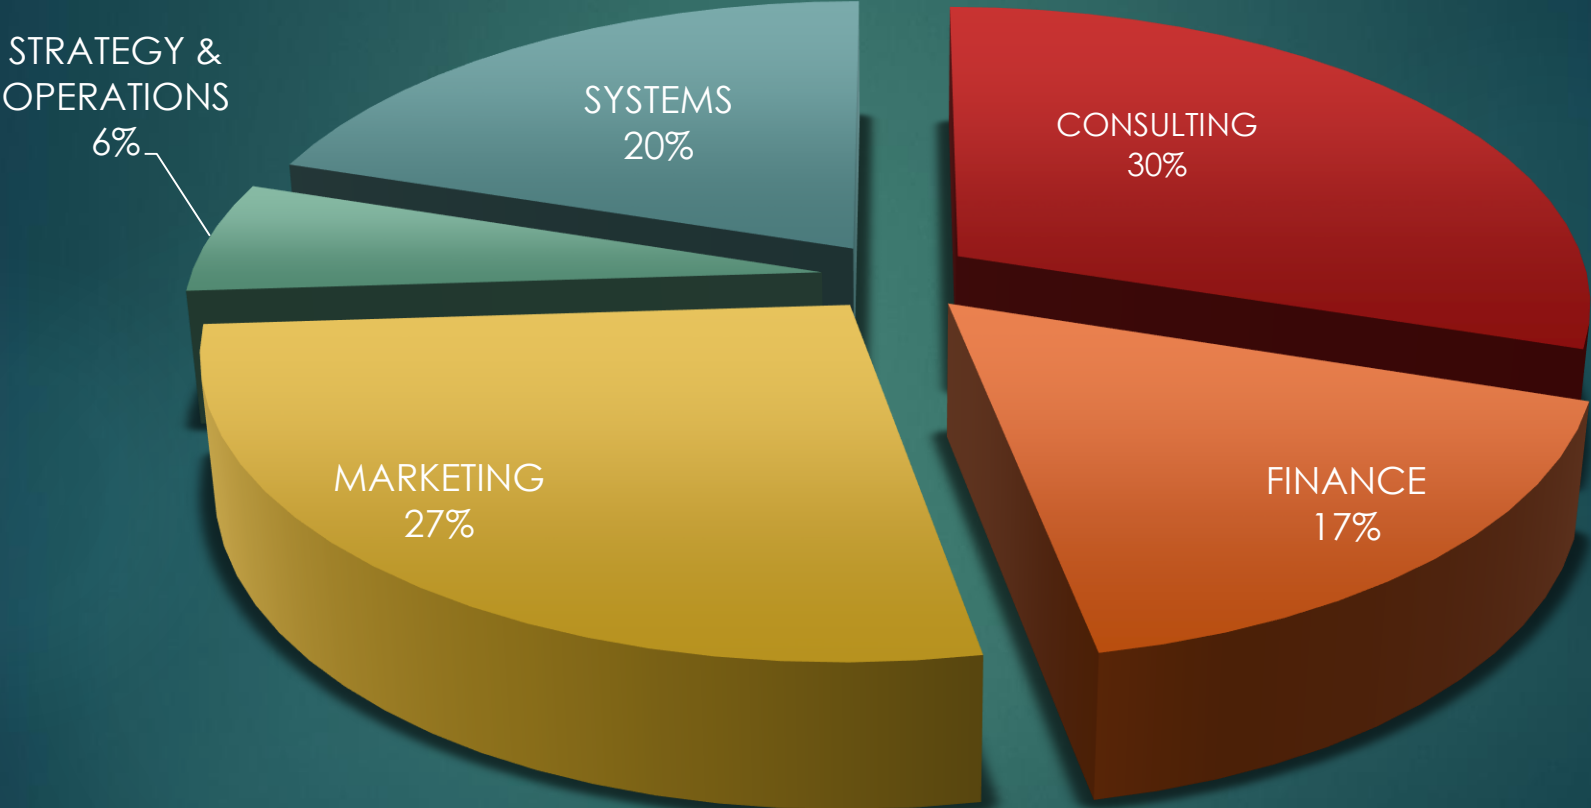

AVERAGE SALARY COMPARISON

PROFILE	2015 (LPA)
CONSULTING	12.74
FINANCE	11.42
SALES & MARKETING	13.25
STRATEGY & OPERATIONS	12.97
SYSTEMS	12.65

HIGHEST SALARY COMPARISON

■ 2015 (Lakhs)

PROFILE	2015 (LPA)
CONSULTING	20.29
FINANCE	20.00
SALES & MARKETING	20.50
STRATEGY & OPERATIONS	16.00
SYSTEMS	13.42

SECTOR-WISE PROFILE COMPARISON

■ CONSULTING ■ FINANCE ■ MARKETING ■ STRATEGY & OPERATIONS ■ SYSTEMS

TOP RECRUITERS

TOP RECRUITERS

TOP RECRUITERS

MBA- HUMAN RESOURCE MANAGEMENT

BATCH 2013-15

XUBERANCE '15