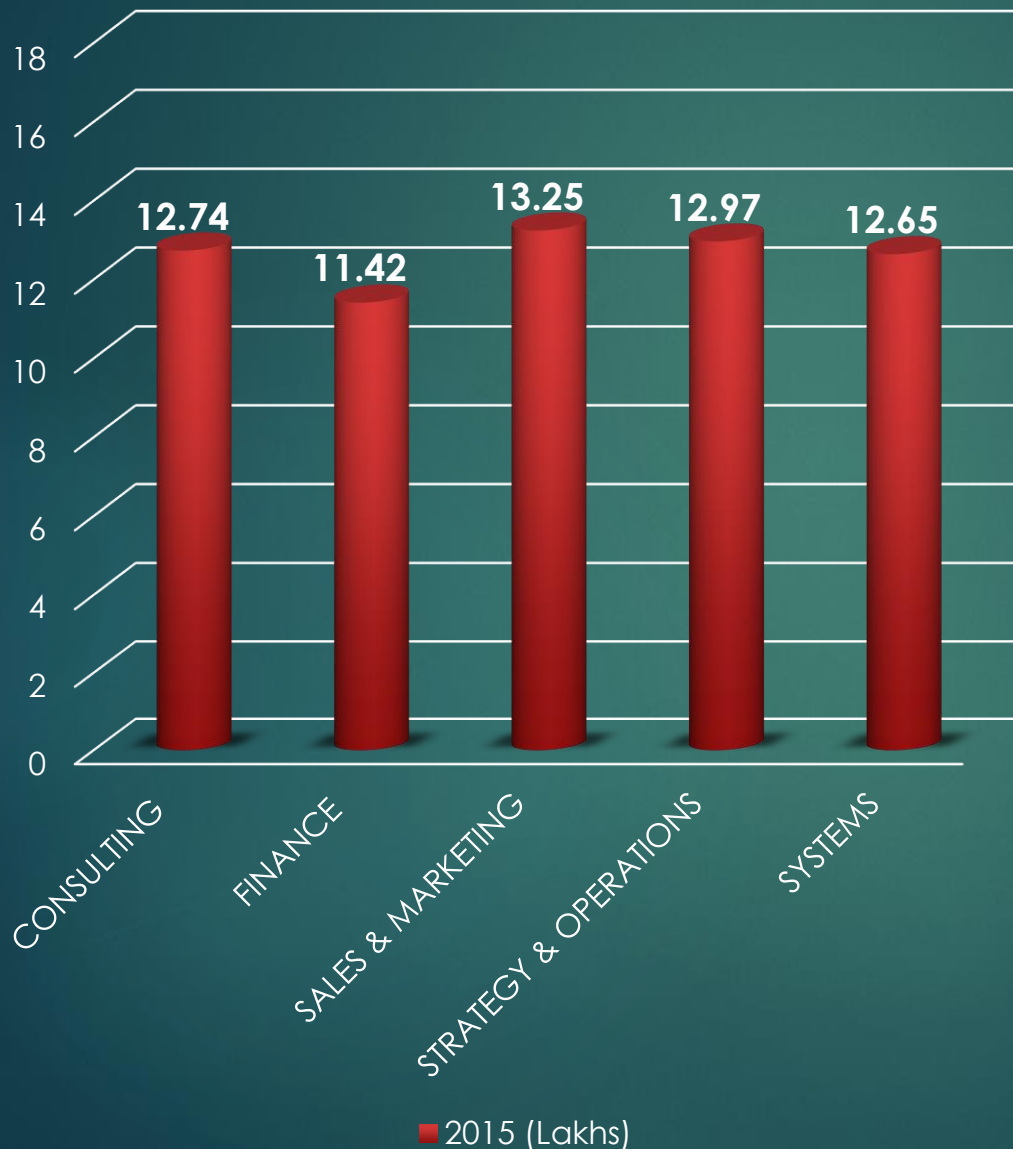

MBA- BUSINESS MANAGEMENT STATISTICS

No. of Recruiters - 58

Highest Salary – Rs. 20.50 lpa

Highest Salary (International) – USD 34,733

Average Salary – Rs. 12.65 lpa

Median Salary – Rs. 12.00 lpa

Number of PPO/PPIs - 34

AVERAGE SALARY COMPARISON

PROFILE	2015 (LPA)
CONSULTING	12.74
FINANCE	11.42
SALES & MARKETING	13.25
STRATEGY & OPERATIONS	12.97
SYSTEMS	12.65

HIGHEST SALARY COMPARISON

■ 2015 (Lakhs)

PROFILE	2015 (LPA)
CONSULTING	20.29
FINANCE	20.00
SALES & MARKETING	20.50
STRATEGY & OPERATIONS	16.00
SYSTEMS	13.42